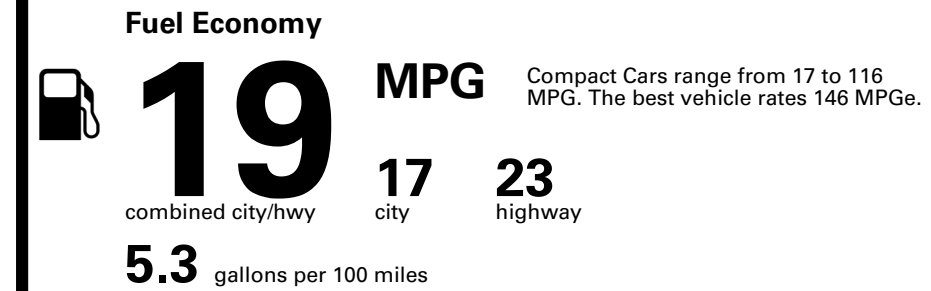

## EPA DOT Fuel Economy and Environment

Gasoline Vehicle

**You spend \$8,000**  
**more in fuel costs over 5 years**  
compared to the average new vehicle.

**Annual fuel cost \$3,300**

**Fuel Economy & Greenhouse Gas Rating** (tailpipe only)