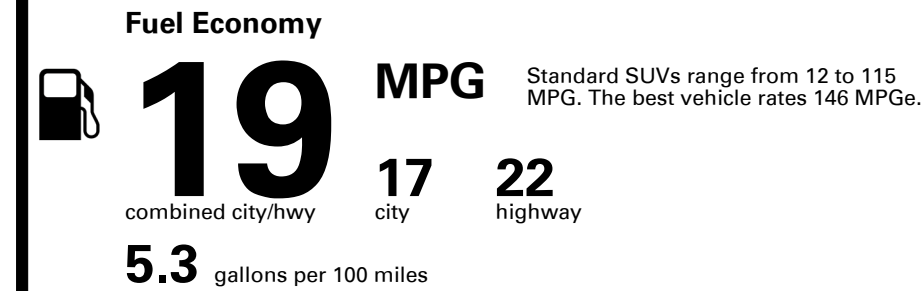

MULTIMEDIA & CONNECTIVITY

- 27" OLED Instrument Cluster & Navigation
- SiriusXM® Radio w/ 90-day trial subscription; Not Available in AK & HI
- Wireless Apple CarPlay® & Android Auto™
- Bang & Olufsen® Premium Audio
- Active Noise Control
- Genesis Digital Key
- Wireless Device Charger - Front

Full Tank of Gas

GENESIS WARRANTY

- 5-year/60,000-mile New Vehicle Warranty*
- 10-year/100,000-mile Powertrain Warranty*
- 7-year/Unlimited-mile Anti-perforation Warranty*
- Limited warranties, see retailer for details

Manufacturer's Suggested Retail Price: $87,650.00

ADDED FEATURES:

- *UYUNI WHITE(UYH) Paint $650.00
- Accessories
- *Cargo Mat $170.00
- *Roadside Assistance Kit $105.00
- *First Aid Kit $65.00
- *All Season Fitted Liners $235.00
- *NFC Key Card $30.00

SOLD TO: IL721 SHIPPED TO: IL721
GENESIS OF DOWNTOWN CHICAGO
2700 S MICHIGAN AVE
CHICAGO IL 60616

Inland Freight & Handling : $1,495.00

VIN: KMUJBESC9TU317191	EXTERIOR COLOR: UYUNI WHITE	INTERIOR/SEAT COLOR: VANILLA BEIGE/SMOKY
MODEL: V04F2A65	PORT OF ENTRY: TC	TRANSPORT: TRUCK
ACCESSORY WEIGHT: 24 lbs./ 11 kgs.		307 A 3126TMORNI 2

TOTAL PRICE: $90,400.00

EMISSIONS:
This vehicle is certified to meet emission requirements in all 50 states

EPA DOT Fuel Economy and Environment

Gasoline Vehicle

You spend $8,000
more in fuel costs over 5 years compared to the average new vehicle.

Annual fuel cost $3,300

Fuel Economy & Greenhouse Gas Rating (tailpipe only)

Smog Rating (tailpipe only)

This vehicle emits 467 grams CO₂ per mile. The best emits 0 grams per mile (tailpipe only). Producing and distributing fuel also create emissions; learn more at fueleconomy.gov.

Actual results will vary for many reasons, including driving conditions and how you drive and maintain your vehicle. The average new vehicle gets 29 MPG and costs $8,500 to fuel over 5 years. Cost estimates are based on 15,000 miles per year at $ 4.15 per gallon. MPGe is miles per gasoline gallon equivalent. Vehicle emissions are a significant cause of climate change and smog.

fueleconomy.gov

Calculate personalized estimates and compare vehicles

GOVERNMENT 5-STAR SAFETY RATINGS

Overall Vehicle Score	★★★★★
Based on the combined rating of frontal, side and rollover. Should ONLY be compared to other vehicles of similar size and weight.	
Frontal Crash	★★★★
Driver	★★★★
Passenger	★★★★
Based on the risk of injury in a frontal impact. Should ONLY be compared to other vehicles of similar size and weight.	
Side Crash	★★★★★
Front seat	★★★★★
Rear seat	★★★★★
Based on the risk of injury in a side impact.	
Rollover	★★★★
Based on the risk of rollover in a single-vehicle crash.	

Star ratings range from 1 to 5 stars (★★★★★) with 5 being the highest.
Source: National Highway Traffic Safety Administration (NHTSA).
www.safercar.gov or 1-888-327-4236

Manufacturer's suggested retail price includes manufacturer's recommended pre-delivery service. Gasoline license and title fees state and local taxes and dealer installed options and accessories are not included in the manufacturer's suggested retail price. This label has been affixed to this vehicle by Genesis Motor America, pursuant to the requirements of 15 U.S.C. 1231 et seq. which prohibits its removal or alteration prior to delivery to the ultimate purchaser.

PARTS CONTENT INFORMATION

FOR VEHICLES IN THIS CARLINE: U.S./CANADIAN PARTS CONTENT: 3 %

MAJOR SOURCES OF FOREIGN PARTS CONTENT: KOREA: 80 %

FOR THIS VEHICLE: FINAL ASSEMBLY POINT: ULSAN, KOREA

COUNTRY OF ORIGIN:

ENGINE: KOREA TRANSMISSION: KOREA

Note: Parts content does not include final assembly, distribution, or other non-parts costs.